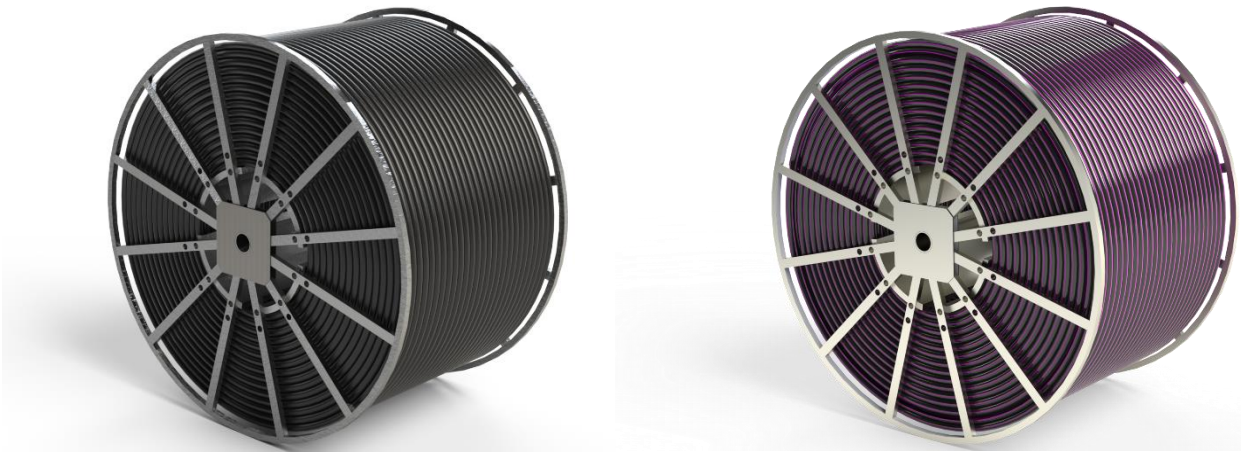

# Metal reel for GEROtherm<sup>®</sup> connecting tubes de 50mm (PN16)

## Connecting tubes:

GEROtherm<sup>®</sup> Industrie connecting tubes of PE100-RC de50 x 4.6 mm S5 PN 16  
black, coils of 2'000 meters

GEROtherm<sup>®</sup> ANERGIE connecting tubes of PE100-RC de50 x 4.6 mm S5 PN 16  
Black with violet marking stripes, coils of 2'000 meters

## Weight:

Material (at 2'000 meters): ca. 1'345 kg

Metal reel (without material): ca. 520 kg

Rent: 6 weeks included  
then CHF 100.-/ week

Return transport fixed price CHF 150.00/reel (within Switzerland)